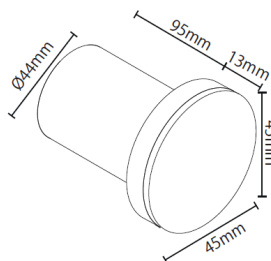

### Specifications

3W LED round step light  
 Matt painted die-cast aluminum round shade  
 Frosted glass diffuser  
 Non-dimmable  
 3000K colour temperature

- Available in:
- Matt white
  - Matt black

### Dimensions

Stem size: 9.5 x D4.4cm  
 Lamp size: 1.3 x D4.8cm  
 Pack size qty: 2 x Inner, 24 x outer  
 Unit Carton: 10x10x8cm  
 Inner: 20.5x10.5x9cm  
 Outer: 42.5x33x20cm

Model No.	Description	Colour	Globe
MWL006BLK	3W Round Step Light	Matt BLK	3W LED 3000K, 40Lm
MWL006WHT	3W Round Step Light	Matt WHT	3W LED 3000K, 40Lm